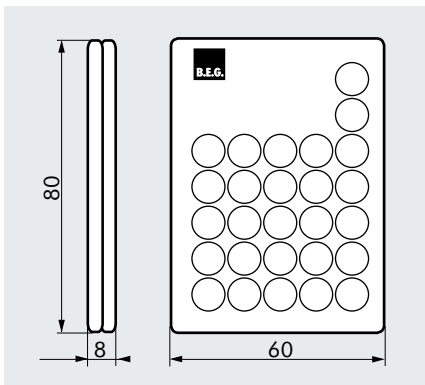

**LUXOMAT® IR-CdS-T**

**■ TECHNICAL DATA**

-  Lithium CR2032 - 3 Volt (inclusive) depending on lighting conditions
-  **clouded or dark:** 5 to 6 m;
- sunshine:** 2 to 3 m
-  L 80 x W 60 x H 8 mm

**i PRODUCT INFORMATION**

- Using the LUXOMAT® IR-CdS-T infrared remote control, all settings can be made comfortably from the ground without having the annoyance of setting up ladders. It is suitable for use with the LUXOMAT® CdS-T-SM photo electric switch.
- The great variety of programs facilitates adapting the motion detector to all individual wishes at any time – even subsequently.
- As additional feature automatically reading-in the current daylight value is optionally available with the IR-CdS-T.
- The lights can be switched on or off anytime with just a touch of the button. That means it is not necessary to install an additional light switch.
- Comes complete with a practical wall bracket (dimensions (approx.): 63 x 29 x 19 mm).